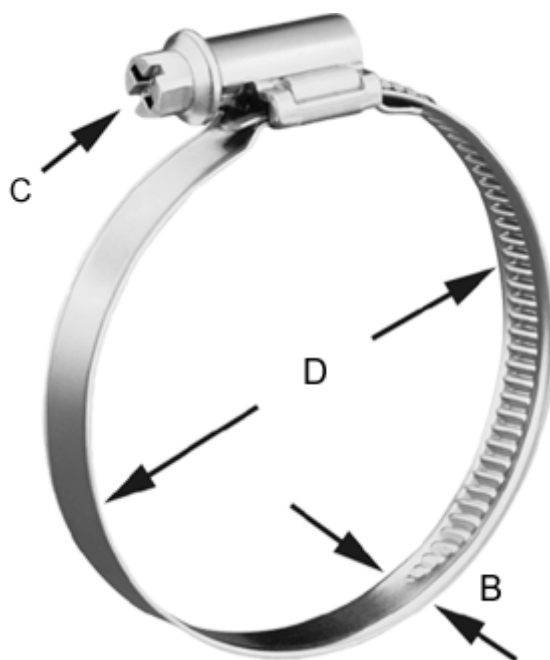

Article number: 021267705100

Description: Worm Drive Hose Clip  
TORRO 90-110/9 C7 W5

## Measures

---

C (screw type) = C7 - 7mm

Diameter D = 90-110

Width B = 9.0